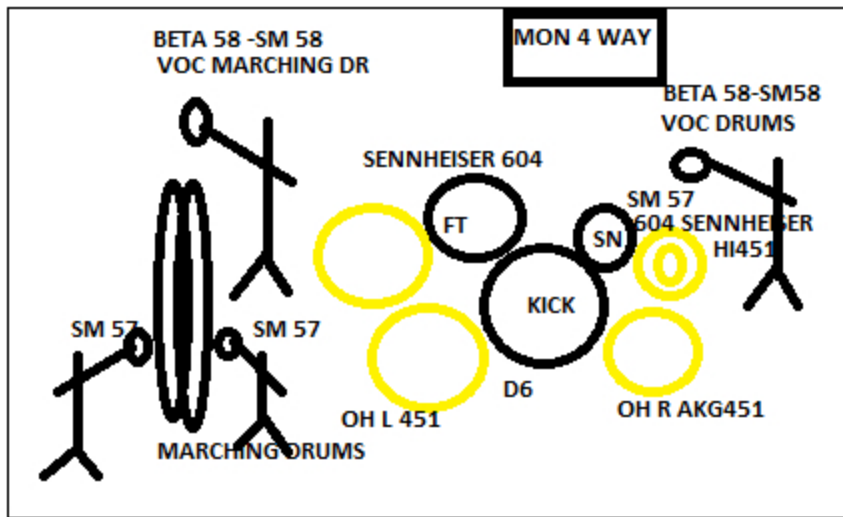

MUZIGA

1	Kick	AUDIX D6 SHURE B52...	STAND SMALL
2	SNARE TOP	SM 57	STAND MIDLE
3	SNARE BOTTOM	SENNHEISER 604 ...	CLIP
4	HI HAT	AKG 451 ...	STAND MIDLE
5	FLOR TOM	SENNHEISER 604 ...	CLIP
6	MARCHING DRUM L	SM 57	STAND LARGE
7	MARCHING DRUM R	SM 57	STAND LARGE
8	OH L	AKG 451 ...	STAND LARGE
9	OH R	AKG 451 ...	STAND LARGE
10	KONTRABASS	OWN DPA	+ 48V
11	TRUMPET	SM 57	STAND LARGE
12	VIOLIN	OWN DPA	+ 48V
13	VIOL	OWN DPA	+ 48
14	VOC CENTER	SM 58,SENNHEISER 904	STAND LARGE
15	VOC DRUMS	BETA 58,SM 58	STAND LARGE
16	VOC MARCHING DR	BETA 58, SM 58	STAND LARGE
	MONITOR		
1	TRUMPET	1 WAY	
2	VOC CENTER-VIOL	2 WAY	
3	KONTRABAS	3 WAY	
4	DRUMS-VOC	4 WAY	