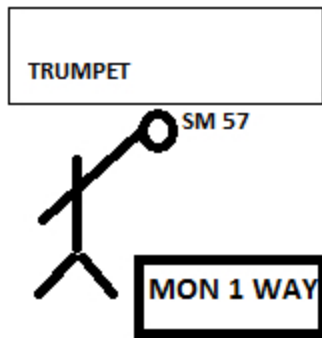

MUZIGA

1	Kick	AUDIX D6 SHURE B52...	STAND SMALL
2	SNARE TOP	SM 57	STAND MIDLE
3	SNARE BOTTOM	SENNHEISER 604 ...	CLIP
4	HI HAT	AKG 451 ...	STAND MIDLE
5	FLOR TOM	SENNHEISER 604 ...	CLIP
6	MARCHING DRUM L	SM 57	STAND LARGE
7	MARCHING DRUM R	SM 57	STAND LARGE
8	OH L	AKG 451 ...	STAND LARGE
9	OH R	AKG 451 ...	STAND LARGE
10	KONTRABASS	OWN DPA	+ 48V
11	TRUMPET	SM 57	STAND LARGE
12	VIOLIN	OWN DPA	+ 48V
13	VIOL	OWN DPA	+ 48
14	VOC CENTER	SM 58,SENNHEISER 904	STAND LARGE
15	VOC DRUMS	BETA 58,SM 58	STAND LARGE
16	VOC MARCHING DR	BETA 58, SM 58	STAND LARGE
	MONITOR		
1	TRUMPET	1 WAY	
2	VOC CENTER-VIOL	2 WAY	
3	KONTRABAS	3 WAY	
4	DRUMS-VOC	4 WAY	